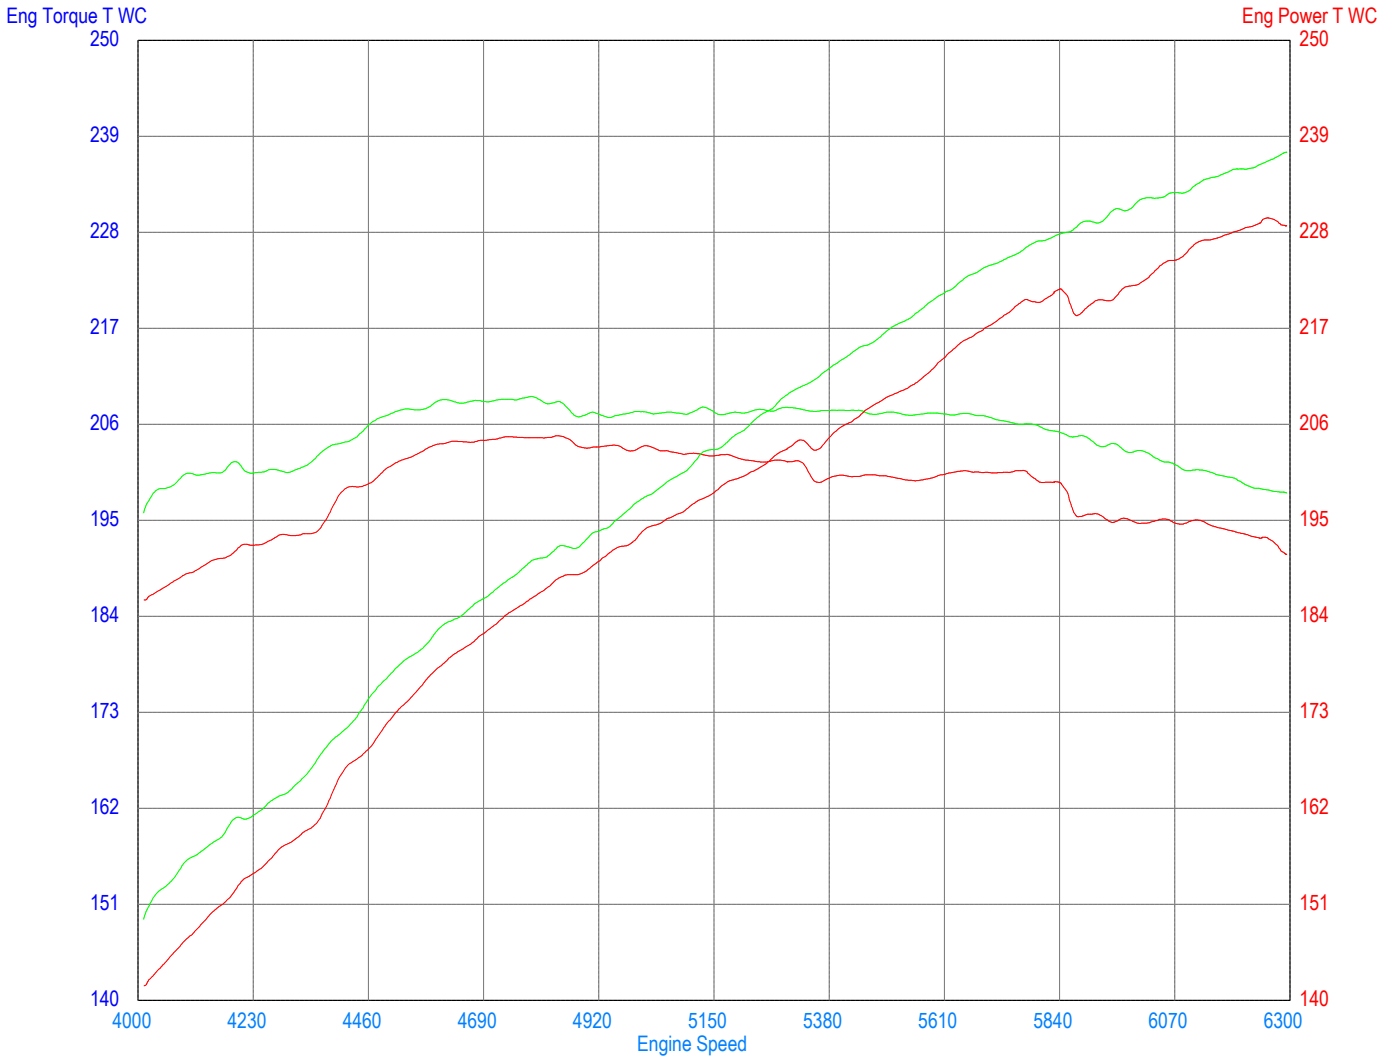

Mustang Dynamometer Test Report

Updates, Documentation & More At
www.MustangDyne.com Or Call
1-330-963-5400

Energpulse

2451 Alamo Ave SE,
Albuquerque, NM 87106
Phone: 888-800-6700 / - Fax: 505-842-6592 /

Date Printed Time : 2012/10/22 : Filter Mode Filter : FIR
Printed 08:19:17 Value : 20

Run#	Year	Model	Acquired	Test Comments
1	2012	Dodge Charger V6	09/11 10:56:00	Stock
2	2012	Dodge Charger V6	09/12 10:57:35	Pulstar GGLI
3				

	Min			Max			Avg		
Channel / Run	1	2	3	1	2	3	1	2	3
Eng Torque T WC (Ft-Lb)	186	196		205	209		199	205	
Eng Power T WC (HP)	142	149		230	237		197	203	