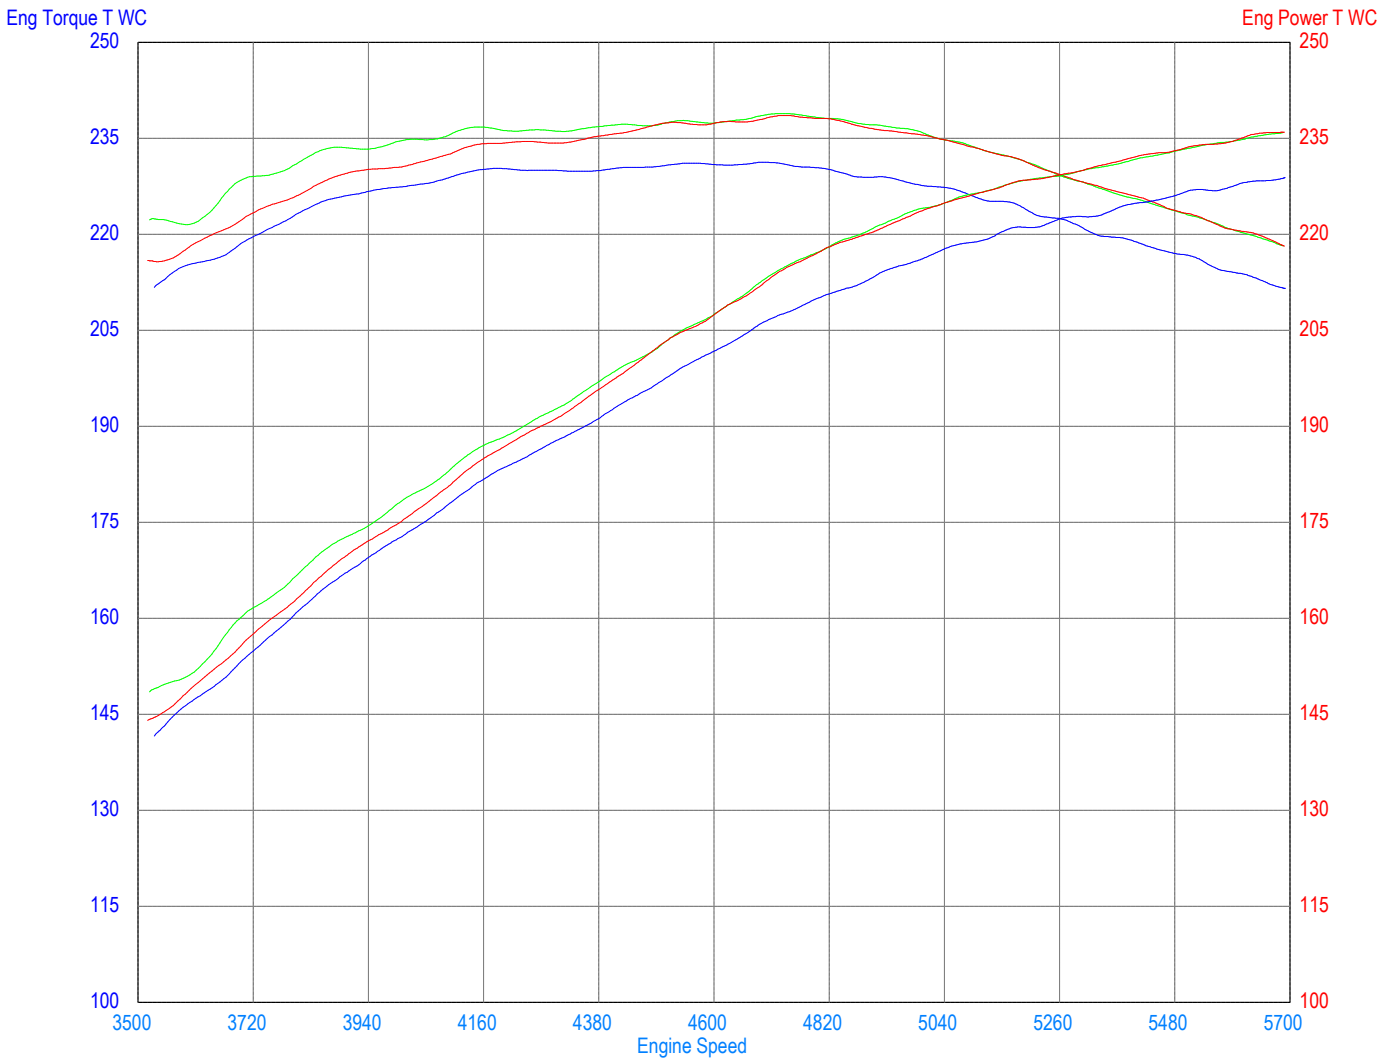

Date Printed Time : 2013/03/25 : Filter Mode Filter : FIR
Printed 09:04:41 Value : 20

Run#	Year	Model	Acquired	Test Comments
1	2012	Chevrolet Tahoe 5.3L	03/25 09:01:21	Pulstar Post-Learn
2	2012	Chevrolet Tahoe 5.3L	03/25 09:03:31	Pulstar Post-Learn
3	2012	Chevrolet Tahoe 5.3L	03/21 08:19:05	Stock Run 2

Channel / Run	Min			Max			Avg		
	1	2	3	1	2	3	1	2	3
Eng Torque T WC (Ft-Lb)	216	218	212	239	239	231	231	232	225
Eng Power T WC (HP)	144	148	142	236	236	229	206	207	201